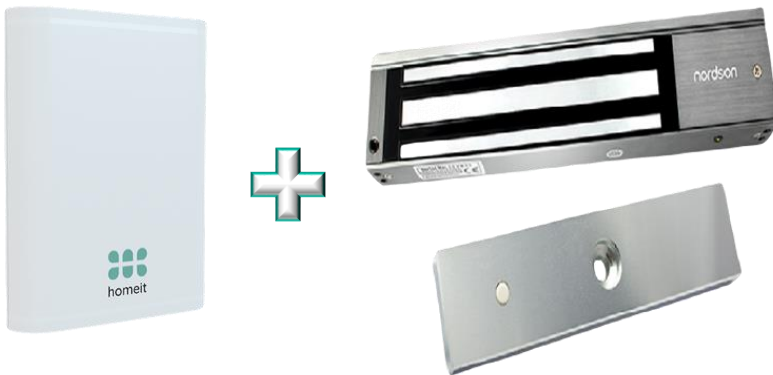

Product ELECTROMAGNETIC LOCK

Feeding	Electric/wire - 12V
Material	Aluminium
Available colours	Silver
Thickness doors	N.A.
RFID Option	No

PRODUCT OVERVIEW

Highly durable and reliable electromagnetic lock. Discreet installation in the door frame. Power supply by cable through the **homeit BOX**. No batteries are needed. Perfect for doors with intensive use. Automatically locks the door.